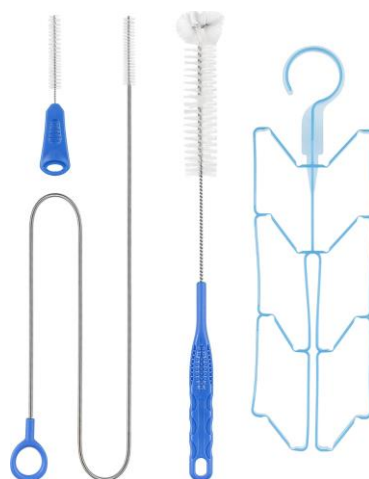

COXA ACCESSORIES

CLEANING KIT ART NR 872